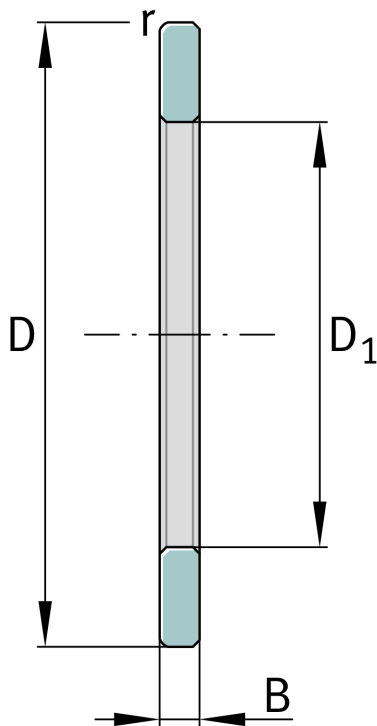


**GS81207**

Housing locating washer

Schaeffler ID:
0000247320000Axial cylindrical roller bearings 812, single
direction, comprising K812, GS, WS

Technical information

**Main Dimensions & Performance Data**

D	62 mm	Outside diameter
D ₁	37 mm	Bore diameter Housing washer
B	5.25 mm	Width outer ring
	75.8 g	Weight

Dimensions

r _{min}	1 mm	Minimum chamfer dimension
------------------	------	---------------------------